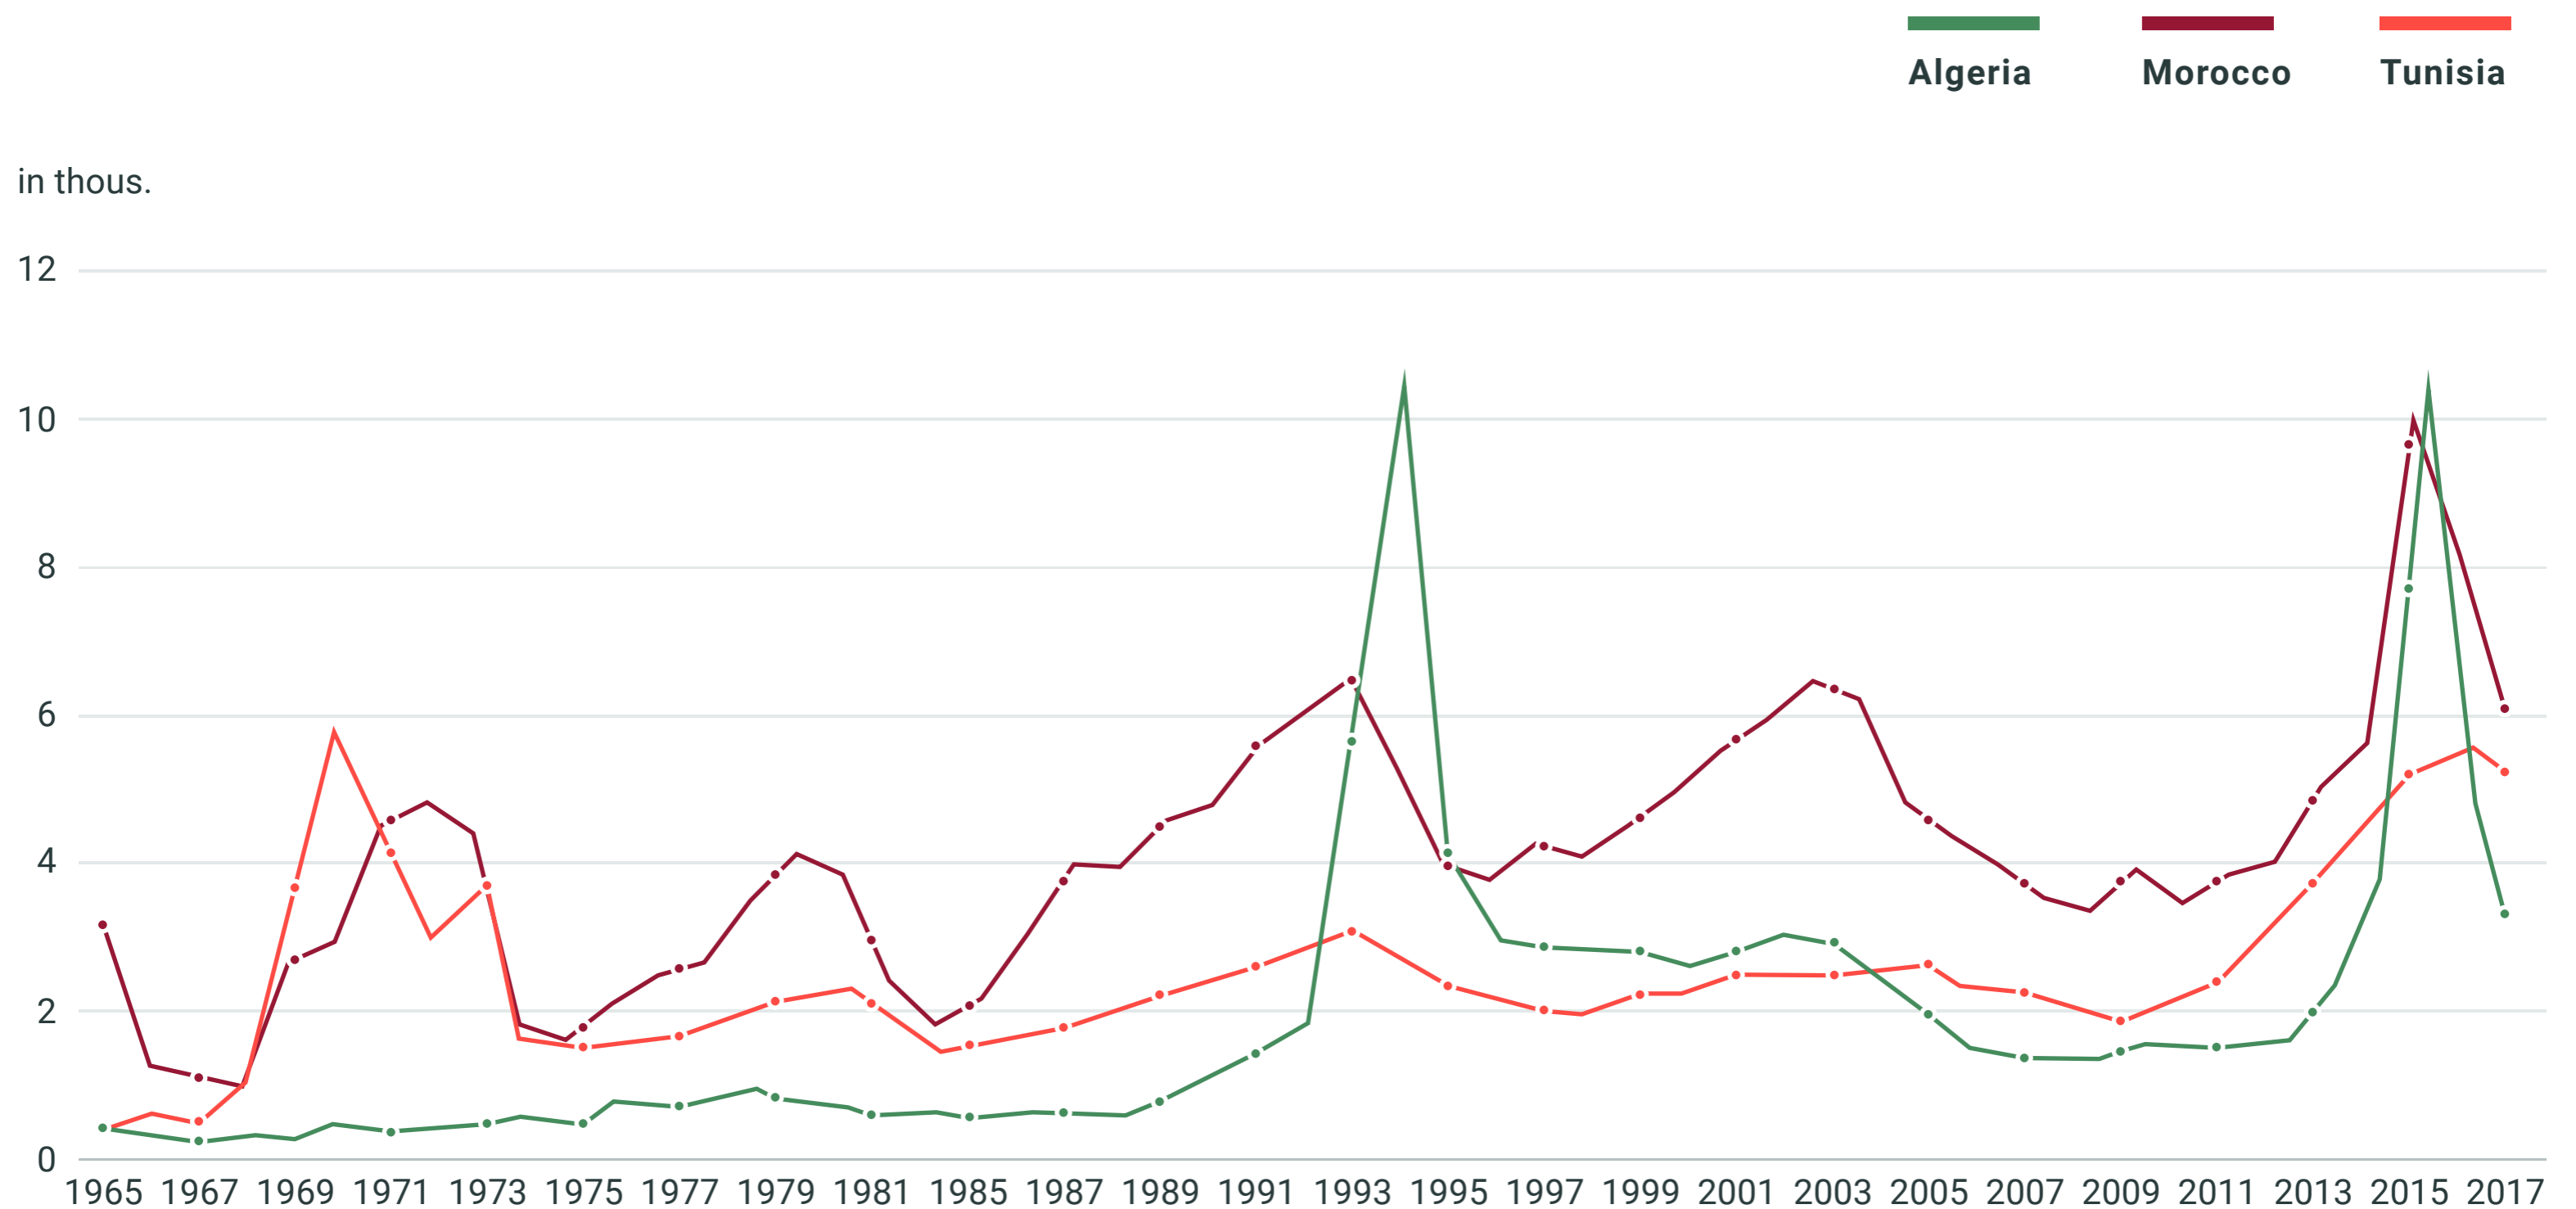

■ Annual emigration from Algeria, Morocco and Tunisia to Germany, 1965 – 2017

Source: DEMIG 2015 for the 1965-2010 period, BAMF (2016 and 2019) for 2011-2017.

License: Creative Commons by-nc-nd/3.0/de

Bundeszentrale für politische Bildung, 2020, www.bpb.de