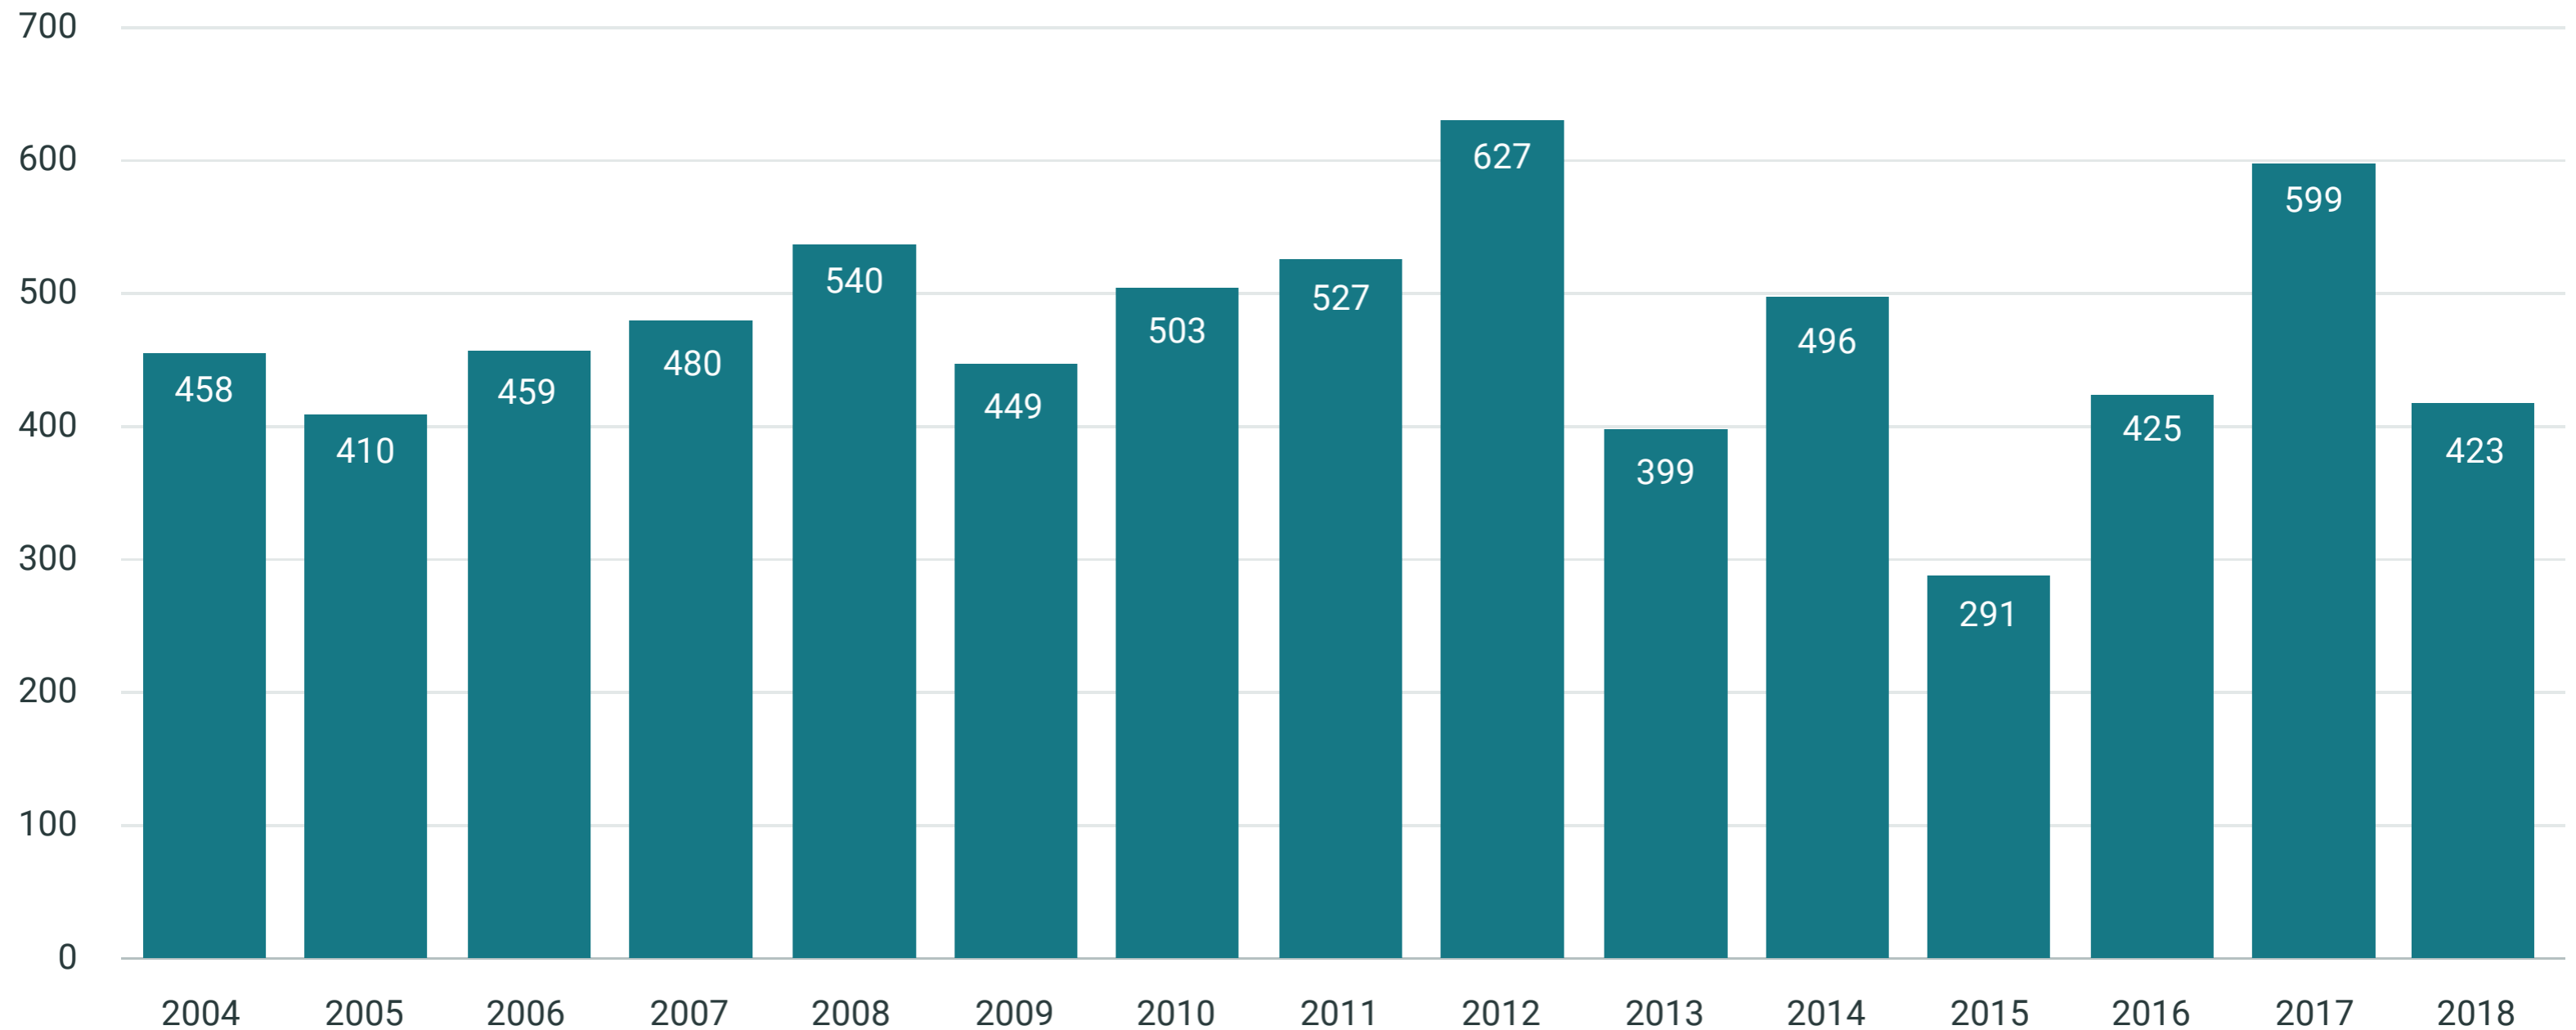

■ Asylum applications in Lithuania 2004 – 2018

Source: Migration Department under the Ministry of the Interior of the Republic of Lithuania. Migration department, Division of Asylum in Lithuania 2015-2018, available at: <http://migracija.lrv.lt/lt/statistika/prieglobscio-skyriaus-statistika/statistika-1> (accessed 25-05-2020).