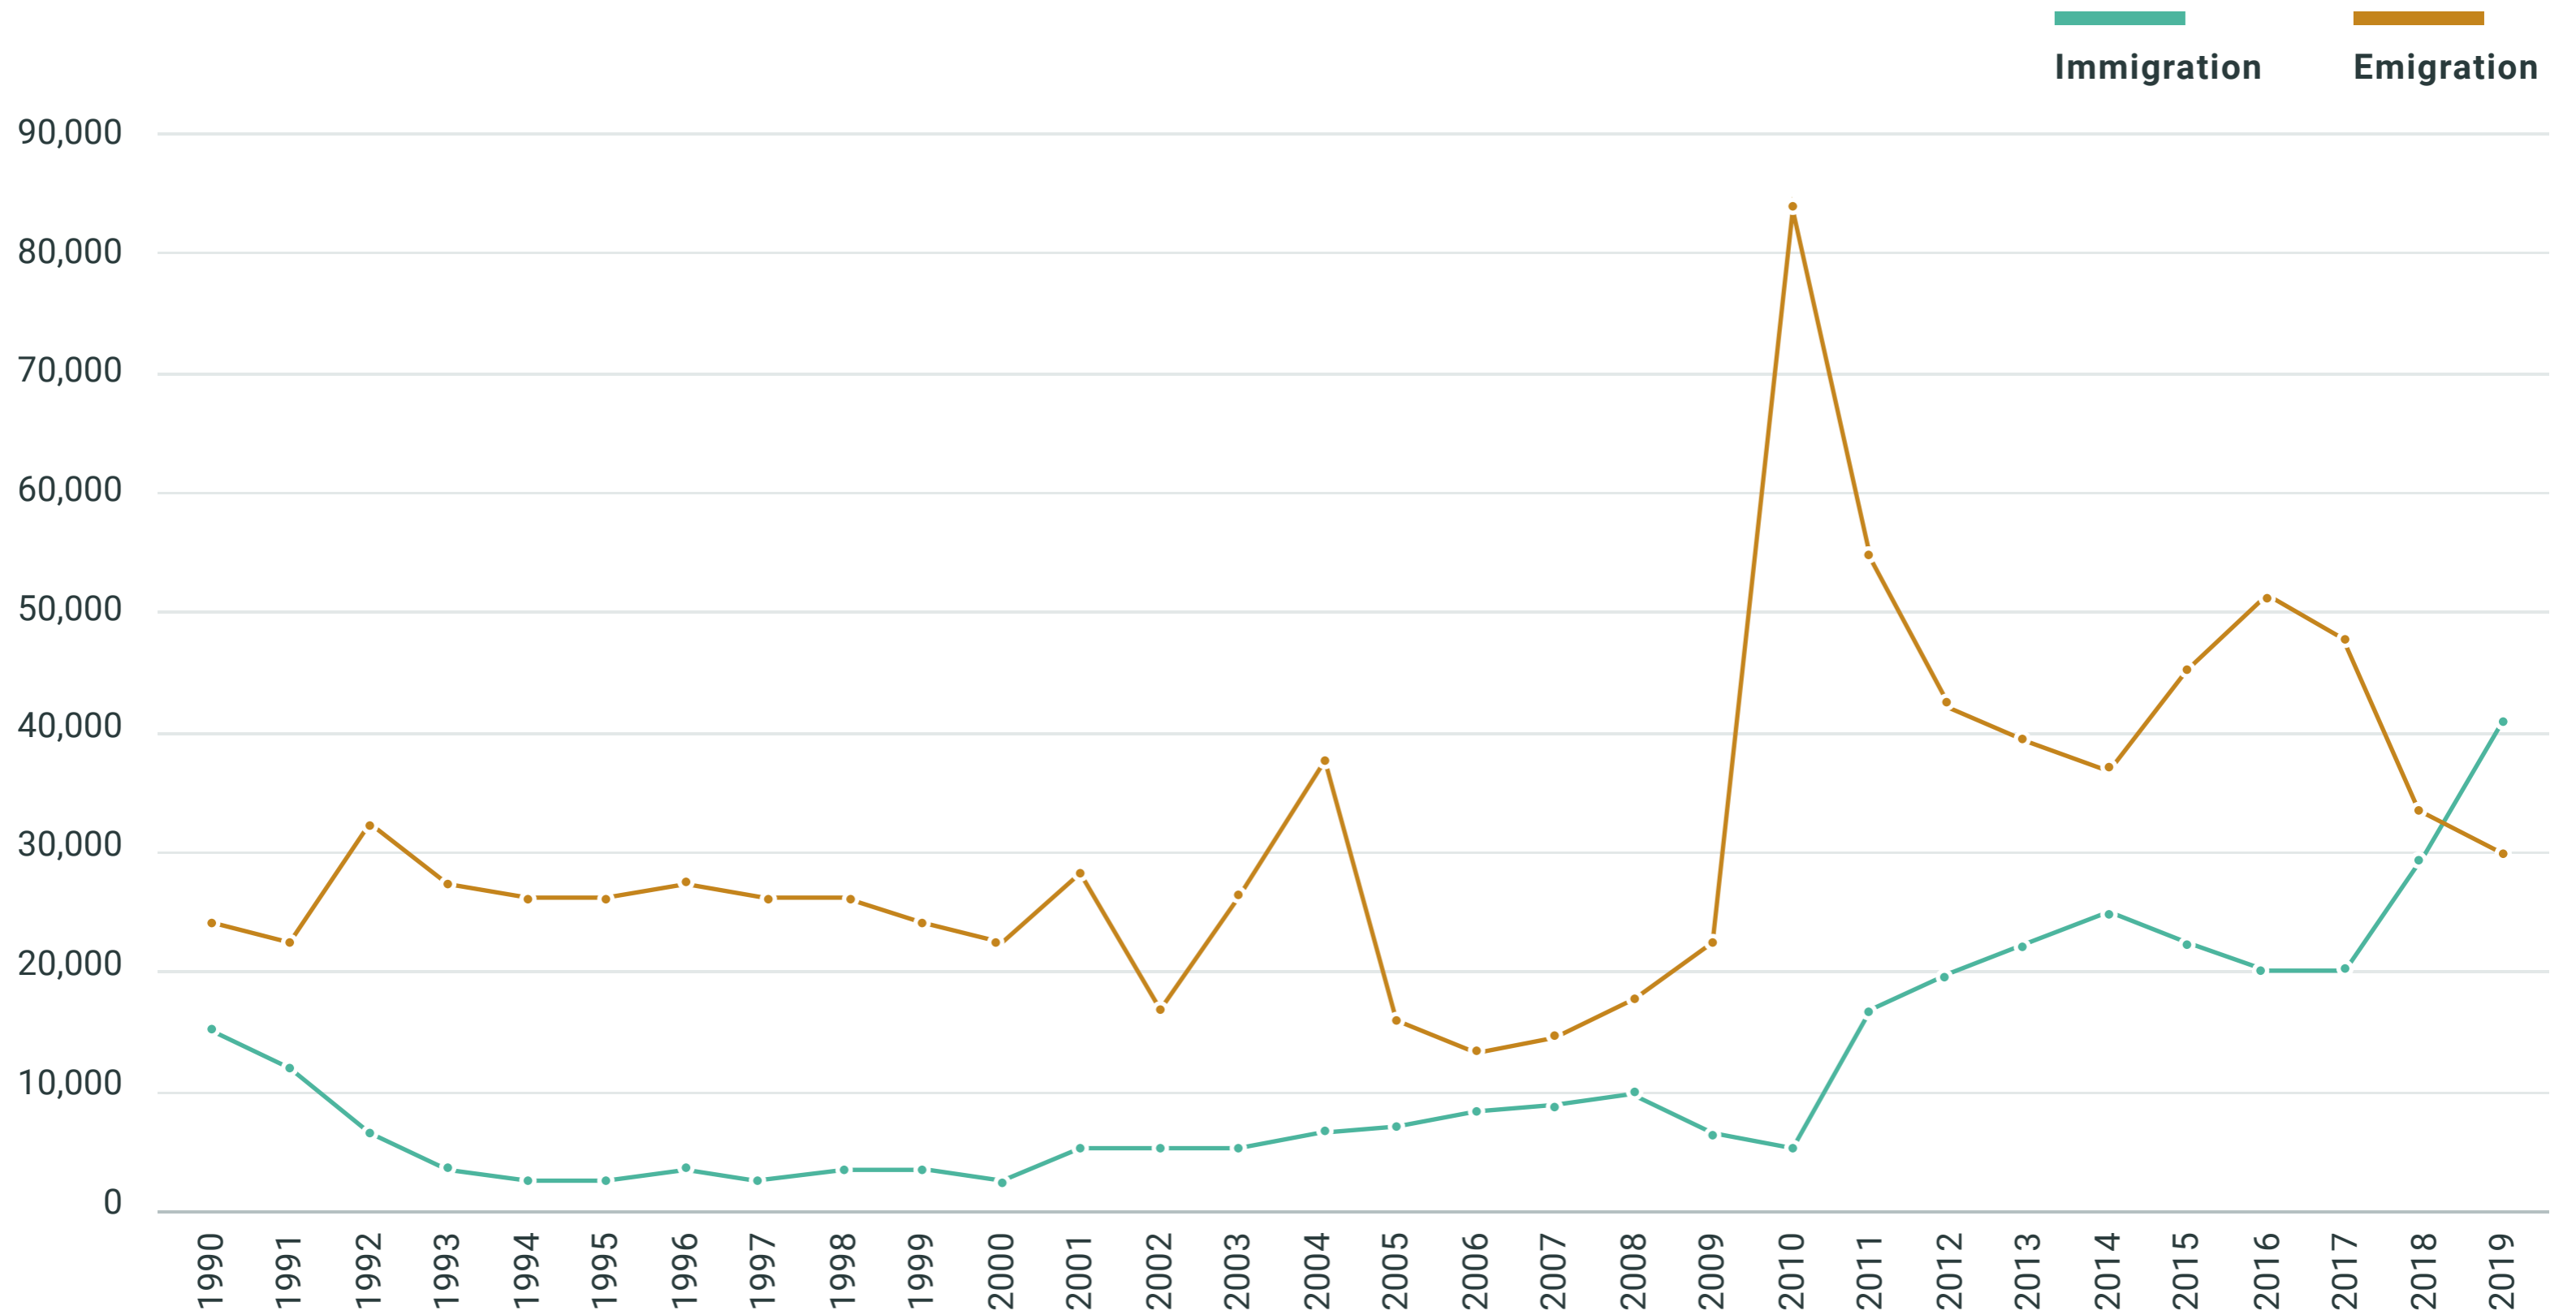

# Migration trends in Lithuania 1990 – 2019

Source: Statistics Lithuania and Migration Department under the Ministry of the Interior of the Republic of Lithuania.

License: Creative Commons by-nc-nd/3.0/de

Bundeszentrale für politische Bildung, 2020, [www.bpb.de](http://www.bpb.de)